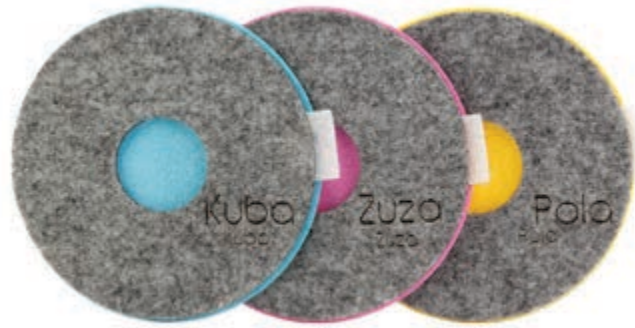

Key chain P 6

 ANY COLOR AVAILABLE  
 ANY SIZE AVAILABLE  
 CHOOSE BRANDING

Key chain P 9

 ANY COLOR AVAILABLE  
 ANY SIZE AVAILABLE  
 CHOOSE BRANDING

Reflective key chain PO 2

 ANY COLOR AVAILABLE  
 ANY SIZE AVAILABLE  
 CHOOSE BRANDING